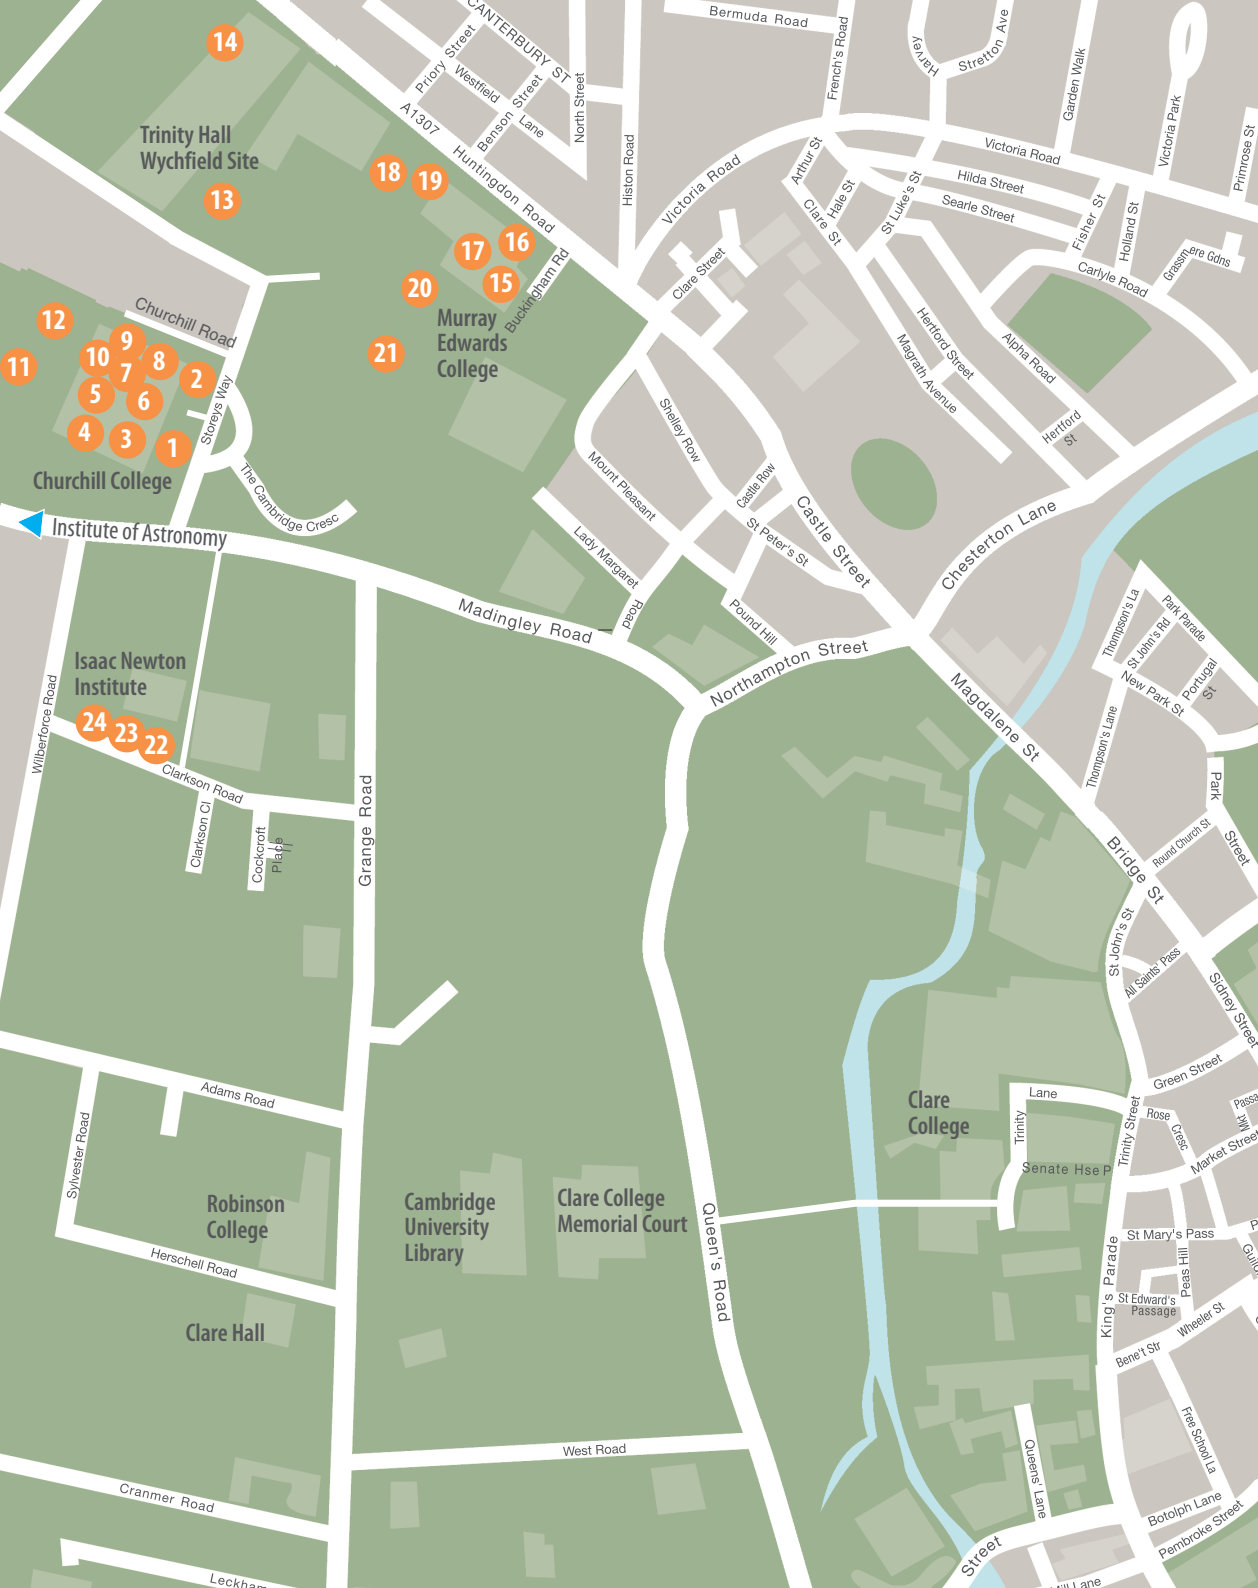

CAMBRIDGE SCULPTURE TRAILS

Trail 3

CHURCHILL COLLEGE

1: Nigel Hall

The Now 1999 | Bronze

2: Nigel Hall

Southern Shade 2012 | Bronze

3: Bernard Meadows

Painting Figure with Child 1966 | Bronze

4: Sean Crampton

Three Figures 1970 | Bronze

5: Peter Lyon

Flight 1981 | Bronze

6: Michael Dan Archer

To Boullée 1993 | Granite

7: Barbara Hepworth

Four Square Walk Through 1966 | Bronze

8: Robert Adams

Two Circular Forms No.1 1961 | Painted steel

9: Michael Gillespie

Spiral 1991 | Cement with resin skin

10: Christine Fox

Crescent Moon Bull 1998 | Bronze

11: Dhruva Mistry

Diagram of an Object, Variation (second state) 1990
Bronze

12: Denis Mitchell

Gemini 1973 | Marble

TRINITY HALL WYCHFIELD SITE

13: Jonathan Clarke

Twelve 2006 | Cast and welded aluminium

14: Michael Dan Archer

Dream 2002 | Chinese granite

MURRAY EDWARDS COLLEGE

15: Judith Cowan

Nothing Lasts Forever 1989 | Corten steel,
stainless steel and gneiss

16: Annie Collard

Festive Feeling 1988 | Painted steel

17: Wendy Taylor

Three Dung Beetles 2000 | Bronze

18: Barbara Hepworth

Ascending Form (Gloria) 1958 | Bronze

19: Naomi Press

Improvisation 1988 | Stainless steel

20: Christine Fox

Gathering of Owls IV 1989 | Painted engraved
slate on aphormosia

21: Austin Wright

Sculpture removed and awaiting a replacement

ISAAC NEWTON INSTITUTE

John Robinson

The Universe Series | Stainless steel

2.2: *Genesis* 1995

2.3: *Intuition* 1993

2.4: *Creation* 1991

Pulse 1996 at Institute of Astronomy,
limited viewing

◀ Off route or not in place yet

*Funded by S106 Public Art
contributions received by
Cambridge City Council